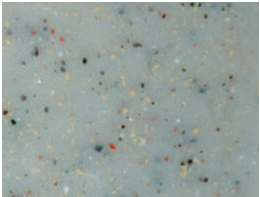

COLOR CHART - SOLID COLORS

[Close Window](#)

Bluberry

Latte

Sherwood Green

Turquoise

Dark Grey

Black

Wickertone

Natural

Bright Blue

Bright Green

Bright Red

Bright Yellow

Light Adobe

Medium Adobe

Dark Adobe

White

COLOR CHART - SPECKLED COLORS

[Close Window](#)

Speckled Bluberry

Speckled Latte

**Speckled
Sherwood Green**

Speckled Turquoise

Speckled Dark Grey

Speckled Black

Speckled Wickertone

Speckled Natural

Speckled Bright Blue

Speckled Bright Green

Speckled Bright Red

Speckled Bright Yellow