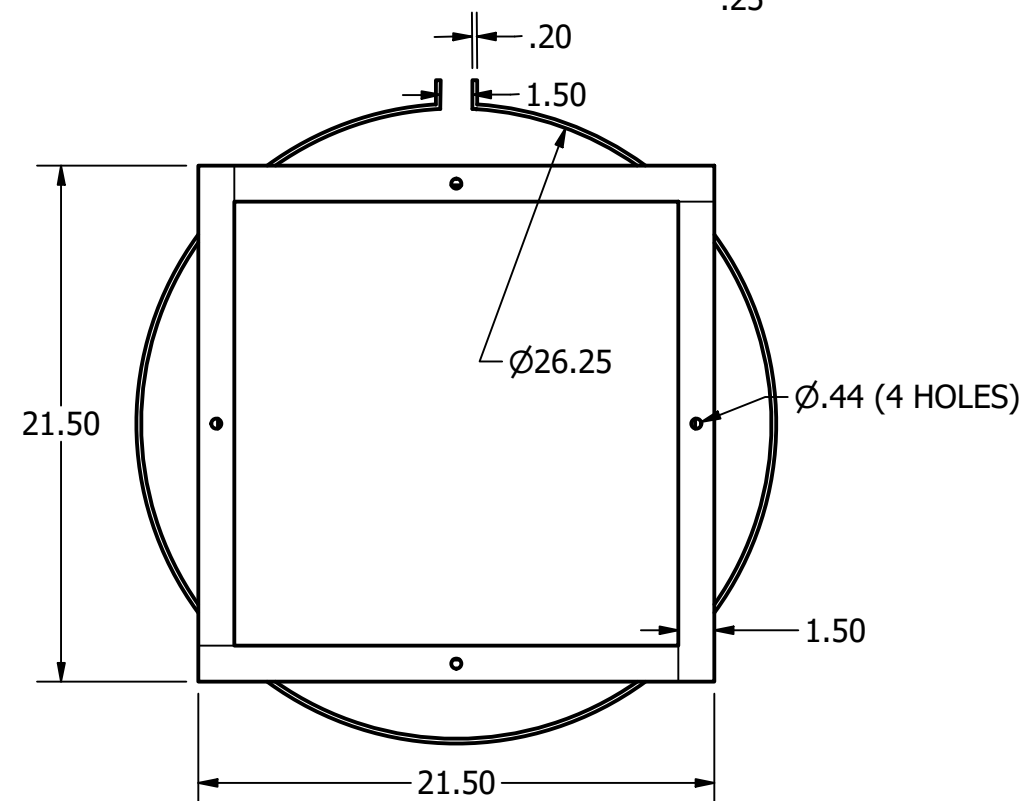

7/8 TUBING 0.075 WALL (4 PCS.)

26.25" DIA RING - 0.2" THICKNESS

CAP ENDS W/PLASTIC PLUGS

3/8" BOLT L 2.5"
HEX NUT
WASHERS (2)

3/8" DIA ROD - 22.125" LONG (3 PCS)

3/8" DIA ROD - 18.60" LONG (4 PCS)

COLOR: BLACK PAINT

DRAWN Liv Oltean	10/9/2018	 NORWESCO, INC. SAINT BONIFACIUS, MN TITLE		
CHECKED		<h1>40/65 INDUCTOR STAND</h1>		
QA				
MFG				
APPROVED				
		SIZE B	DWG NO 64229	REV
		SCALE: 1/16	SHEET 1 OF 1	