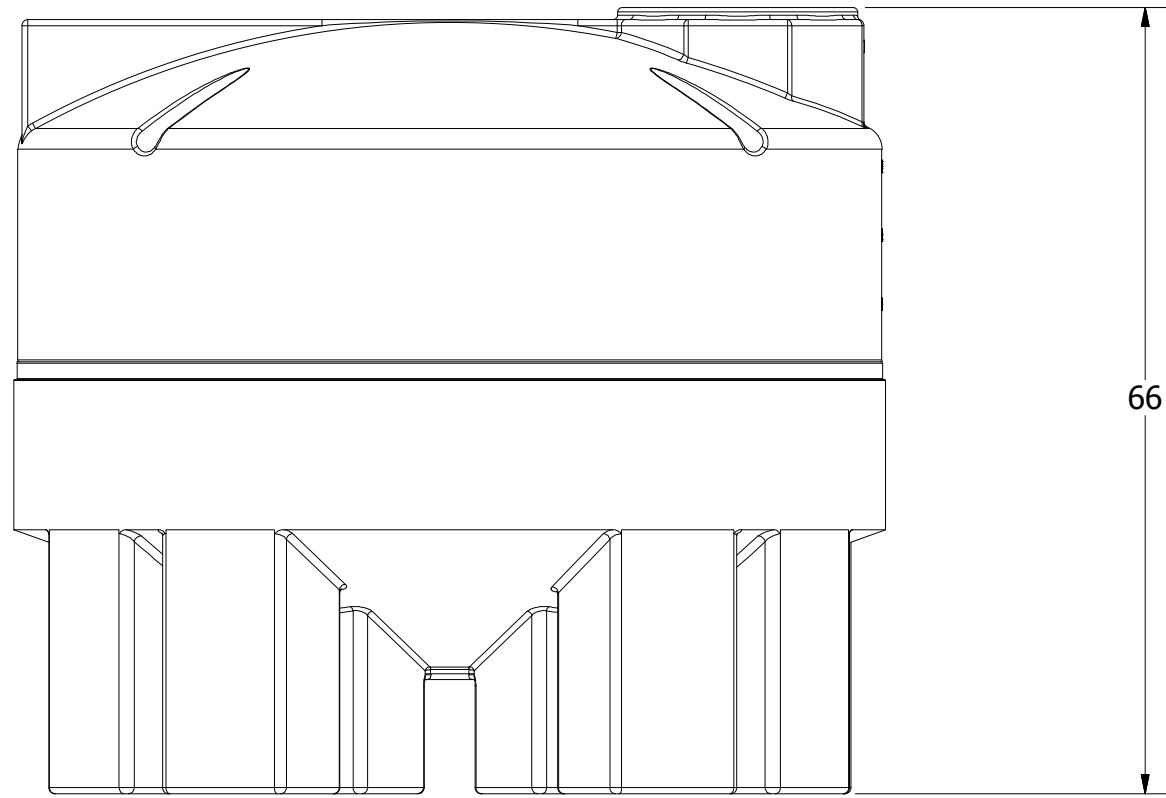

VIEW A-A

REVISION HISTORY			
REV	DESCRIPTION	DATE	AUTHOR
A	REDRAWN: DIMENSION CORRECTED	6/25/2013	Michael Holden
DRAWN Jerry Paulson		4/15/1997	 NORWESCO, INC. SAINT BONIFACIUS, MN TITLE 750 GALLON CONE BOTTOM TANK
CHECKED			
QA			
MFG			
APPROVED			
SIZE B		DWG NO	REV A
SCALE: 1/16		SHEET 1 OF 1	

DRAWN Jerry Paulson	4/15/1997	 NORWESCO, INC. SAINT BONIFACIUS, MN		
CHECKED		TITLE		
QA		750 GALLON CONE BOTTOM TANK & STAND		
MFG				
APPROVED		SIZE	DWG NO	REV
		B		
		SCALE: 1/16	SHEET 1 OF 1	

1 1/2 X 1/4 DEEP

SECTION A-A

REVISION HISTORY			
REV	DESCRIPTION	DATE	AUTHOR
A	REDRAWN: DIMENSIONS CORRECTED	6/25/2013	Michael Holden
DRAWN	Jerry Paulson	9/4/1997	 NORWESCO, INC. SAINT BONIFACIUS, MN TITLE STAND, 550 / 750 / 1050 CONE BOTTOM TANK
CHECKED			
QA			
MFG			
APPROVED			
	SIZE	DWG NO	REV
	B	40358	A
SCALE: 1/16		SHEET 1 OF 1	