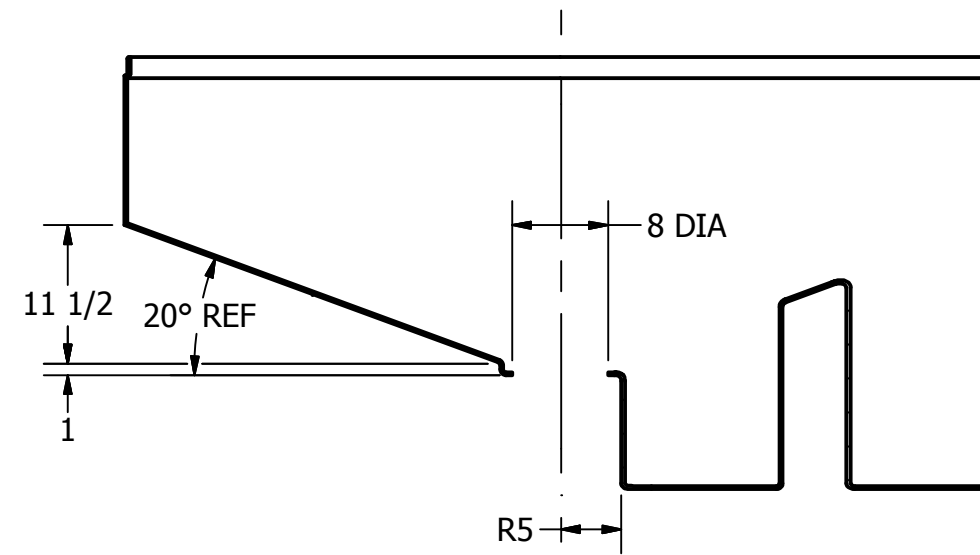

VIEW A-A

REVISION HISTORY			
REV	DESCRIPTION	DATE	AUTHOR
A	REDRAWN: DIMENSION CORRECTED	6/25/2013	Michael Holden
DRAWN Jerry Paulson		4/15/1997	 NORWESCO, INC. SAINT BONIFACIUS, MN TITLE 750 GALLON CONE BOTTOM TANK
CHECKED			
QA			
MFG			
APPROVED			
SIZE B		DWG NO	REV A
SCALE: 1/16		SHEET 1 OF 1	

DRAWN Jerry Paulson	4/15/1997	 NORWESCO, INC. SAINT BONIFACIUS, MN		
CHECKED		TITLE		
QA		750 GALLON CONE BOTTOM TANK & STAND		
MFG				
APPROVED		SIZE	DWG NO	REV
		B		
		SCALE: 1/16	SHEET 1 OF 1	

1 1/2 X 1/4 DEEP

SECTION A-A

REVISION HISTORY			
REV	DESCRIPTION	DATE	AUTHOR
A	REDRAWN: DIMENSIONS CORRECTED	6/25/2013	Michael Holden
DRAWN	Jerry Paulson	9/4/1997	 NORWESCO, INC. SAINT BONIFACIUS, MN TITLE STAND, 550 / 750 / 1050 CONE BOTTOM TANK
CHECKED			
QA			
MFG			
APPROVED			
	SIZE	DWG NO	REV
	B	40358	A
SCALE: 1/16		SHEET 1 OF 1	