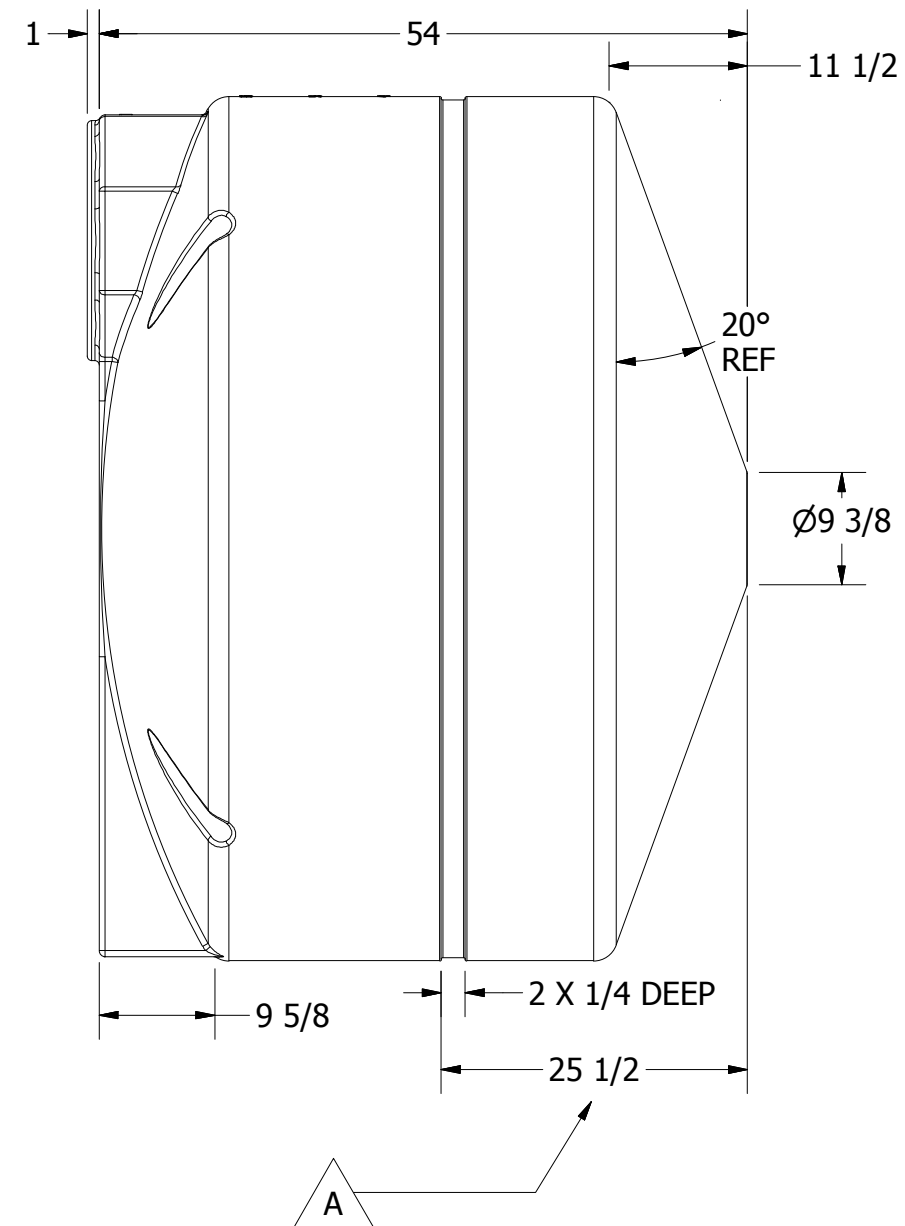

VIEW A-A

REVISION HISTORY			
REV	DESCRIPTION	DATE	AUTHOR
A	REDRAWN: DIMENSION CORRECTED	6/25/2013	Michael Holden
DRAWN Jerry Paulson		4/15/1997	 NORWESCO, INC. SAINT BONIFACIUS, MN TITLE 750 GALLON CONE BOTTOM TANK
CHECKED			
QA			
MFG			
APPROVED			
SIZE B		DWG NO	REV A
SCALE: 1/16		SHEET 1 OF 1	

DRAWN Jerry Paulson	4/15/1997	 NORWESCO, INC. SAINT BONIFACIUS, MN		
CHECKED		TITLE		
QA		750 GALLON CONE BOTTOM TANK & STAND		
MFG				
APPROVED		SIZE	DWG NO	REV
		B		
		SCALE: 1/16	SHEET 1 OF 1	

1 1/2 X 1/4 DEEP

SECTION A-A

REVISION HISTORY			
REV	DESCRIPTION	DATE	AUTHOR
A	REDRAWN: DIMENSIONS CORRECTED	6/25/2013	Michael Holden
DRAWN	Jerry Paulson	9/4/1997	 NORWESCO, INC. SAINT BONIFACIUS, MN TITLE STAND, 550 / 750 / 1050 CONE BOTTOM TANK
CHECKED			
QA			
MFG			
APPROVED			
	SIZE	DWG NO	REV
	B	40358	A
SCALE: 1/16		SHEET 1 OF 1	