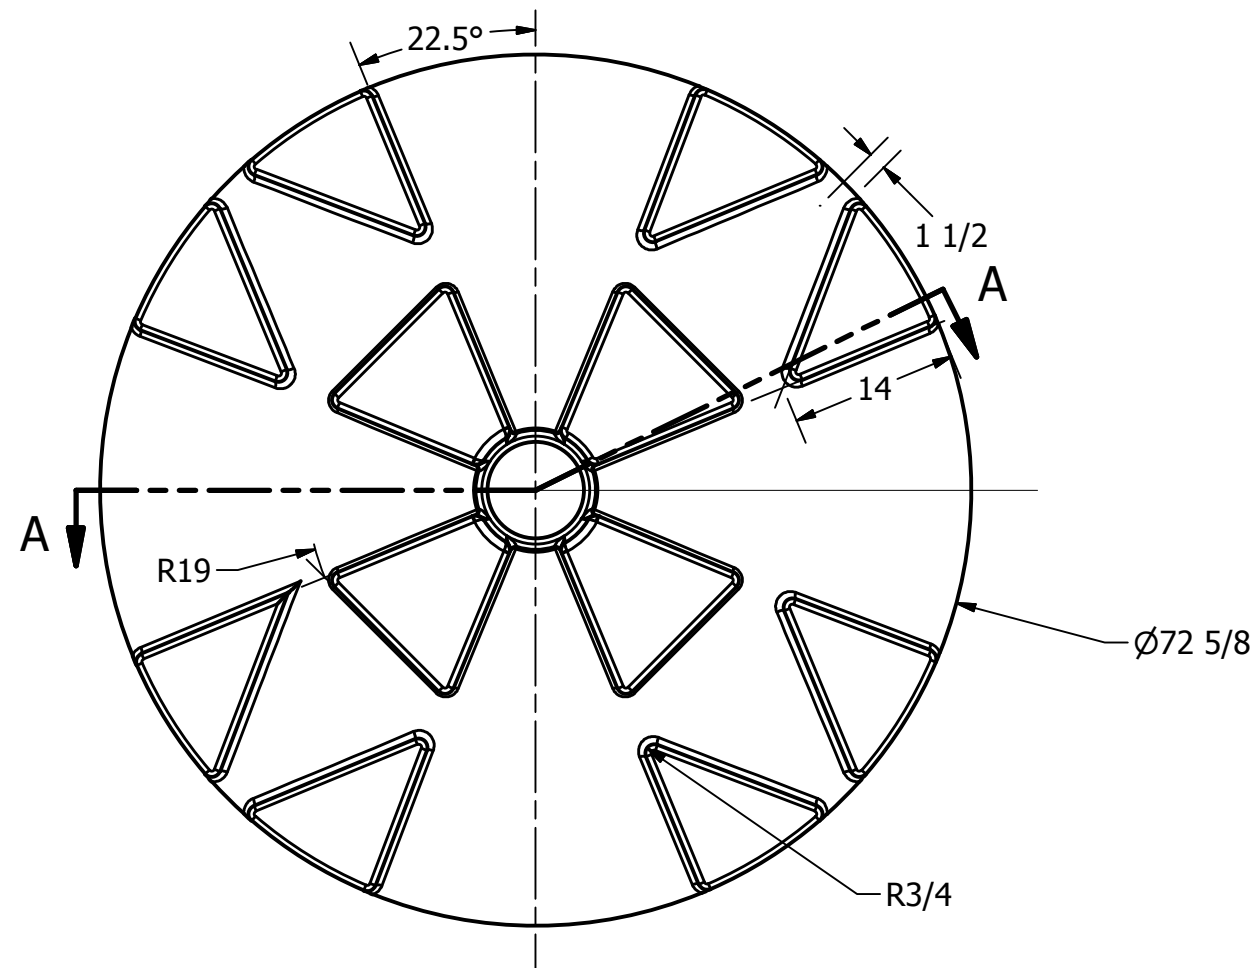

VIEW A-A

REVISION HISTORY			
REV	DESCRIPTION	DATE	AUTHOR
A	REDRAWN: DIMENSION CORRECTED	6/25/2013	Michael Holden
DRAWN Jerry Paulson		4/15/1997	 NORWESCO, INC. SAINT BONIFACIUS, MN TITLE 750 GALLON CONE BOTTOM TANK
CHECKED			
QA			
MFG			
APPROVED			
SIZE B		DWG NO	REV A
SCALE: 1/16		SHEET 1 OF 1	

DRAWN Jerry Paulson	4/15/1997	 NORWESCO, INC. SAINT BONIFACIUS, MN		
CHECKED		TITLE		
QA		750 GALLON CONE BOTTOM TANK & STAND		
MFG				
APPROVED		SIZE	DWG NO	REV
		B		
		SCALE: 1/16	SHEET 1 OF 1	

1 1/2 X 1/4 DEEP

SECTION A-A

REVISION HISTORY			
REV	DESCRIPTION	DATE	AUTHOR
A	REDRAWN: DIMENSIONS CORRECTED	6/25/2013	Michael Holden
DRAWN	Jerry Paulson	9/4/1997	 NORWESCO, INC. SAINT BONIFACIUS, MN TITLE STAND, 550 / 750 / 1050 CONE BOTTOM TANK
CHECKED			
QA			
MFG			
APPROVED			
	SIZE	DWG NO	REV
	B	40358	A
SCALE: 1/16		SHEET 1 OF 1	