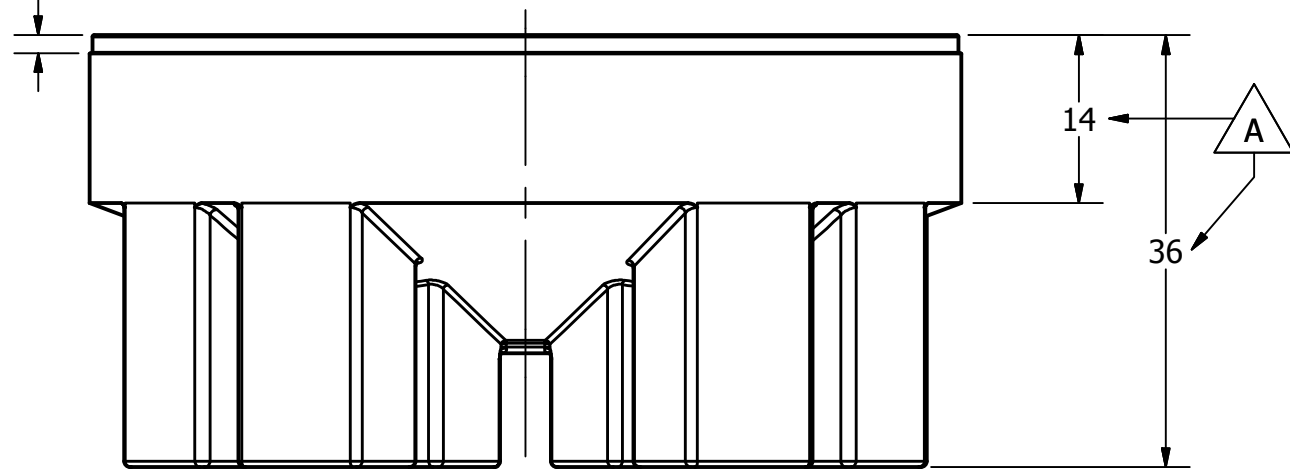

VIEW A-A

REVISION HISTORY			
REV	DESCRIPTION	DATE	AUTHOR
A	REDRAWN: DIMENSION CORRECTED	6/25/2013	Michael Holden
DRAWN Jerry Paulson		4/15/1997	 NORWESCO, INC. SAINT BONIFACIUS, MN TITLE 750 GALLON CONE BOTTOM TANK
CHECKED			
QA			
MFG			
APPROVED			
SIZE B		DWG NO	REV A
SCALE: 1/16		SHEET 1 OF 1	

DRAWN Jerry Paulson	4/15/1997	 NORWESCO, INC. SAINT BONIFACIUS, MN		
CHECKED		TITLE		
QA		750 GALLON CONE BOTTOM TANK & STAND		
MFG				
APPROVED		SIZE	DWG NO	REV
		B		
		SCALE: 1/16	SHEET 1 OF 1	

1 1/2 X 1/4 DEEP

SECTION A-A

REVISION HISTORY			
REV	DESCRIPTION	DATE	AUTHOR
A	REDRAWN: DIMENSIONS CORRECTED	6/25/2013	Michael Holden
DRAWN	Jerry Paulson	9/4/1997	 NORWESCO, INC. SAINT BONIFACIUS, MN TITLE STAND, 550 / 750 / 1050 CONE BOTTOM TANK
CHECKED			
QA			
MFG			
APPROVED			
	SIZE	DWG NO	REV
	B	40358	A
SCALE: 1/16		SHEET 1 OF 1	