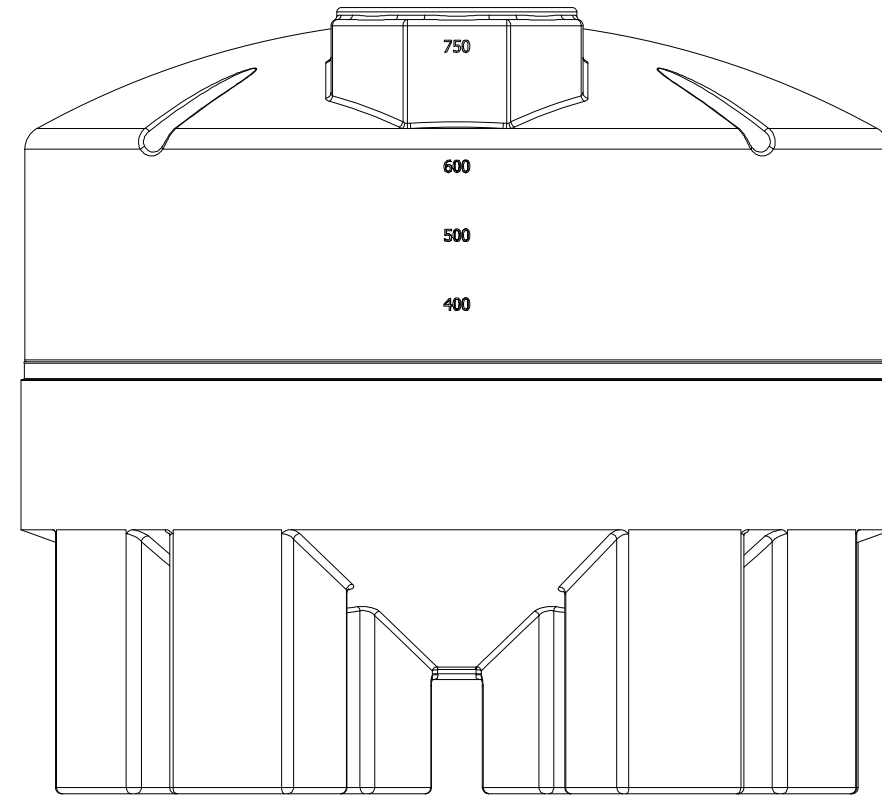

VIEW A-A

REVISION HISTORY			
REV	DESCRIPTION	DATE	AUTHOR
A	REDRAWN: DIMENSION CORRECTED	6/25/2013	Michael Holden
DRAWN Jerry Paulson		4/15/1997	 NORWESCO, INC. SAINT BONIFACIUS, MN TITLE 750 GALLON CONE BOTTOM TANK
CHECKED			
QA			
MFG			
APPROVED			
SIZE B		DWG NO	REV A
SCALE: 1/16		SHEET 1 OF 1	

DRAWN Jerry Paulson	4/15/1997	 NORWESCO, INC. SAINT BONIFACIUS, MN		
CHECKED		TITLE		
QA		750 GALLON CONE BOTTOM TANK & STAND		
MFG				
APPROVED		SIZE	DWG NO	REV
		B		
		SCALE: 1/16	SHEET 1 OF 1	

1 1/2 X 1/4 DEEP

SECTION A-A

REVISION HISTORY			
REV	DESCRIPTION	DATE	AUTHOR
A	REDRAWN: DIMENSIONS CORRECTED	6/25/2013	Michael Holden
DRAWN	Jerry Paulson	9/4/1997	 NORWESCO, INC. SAINT BONIFACIUS, MN TITLE STAND, 550 / 750 / 1050 CONE BOTTOM TANK
CHECKED			
QA			
MFG			
APPROVED			
	SIZE	DWG NO	REV
	B	40358	A
SCALE: 1/16		SHEET 1 OF 1	